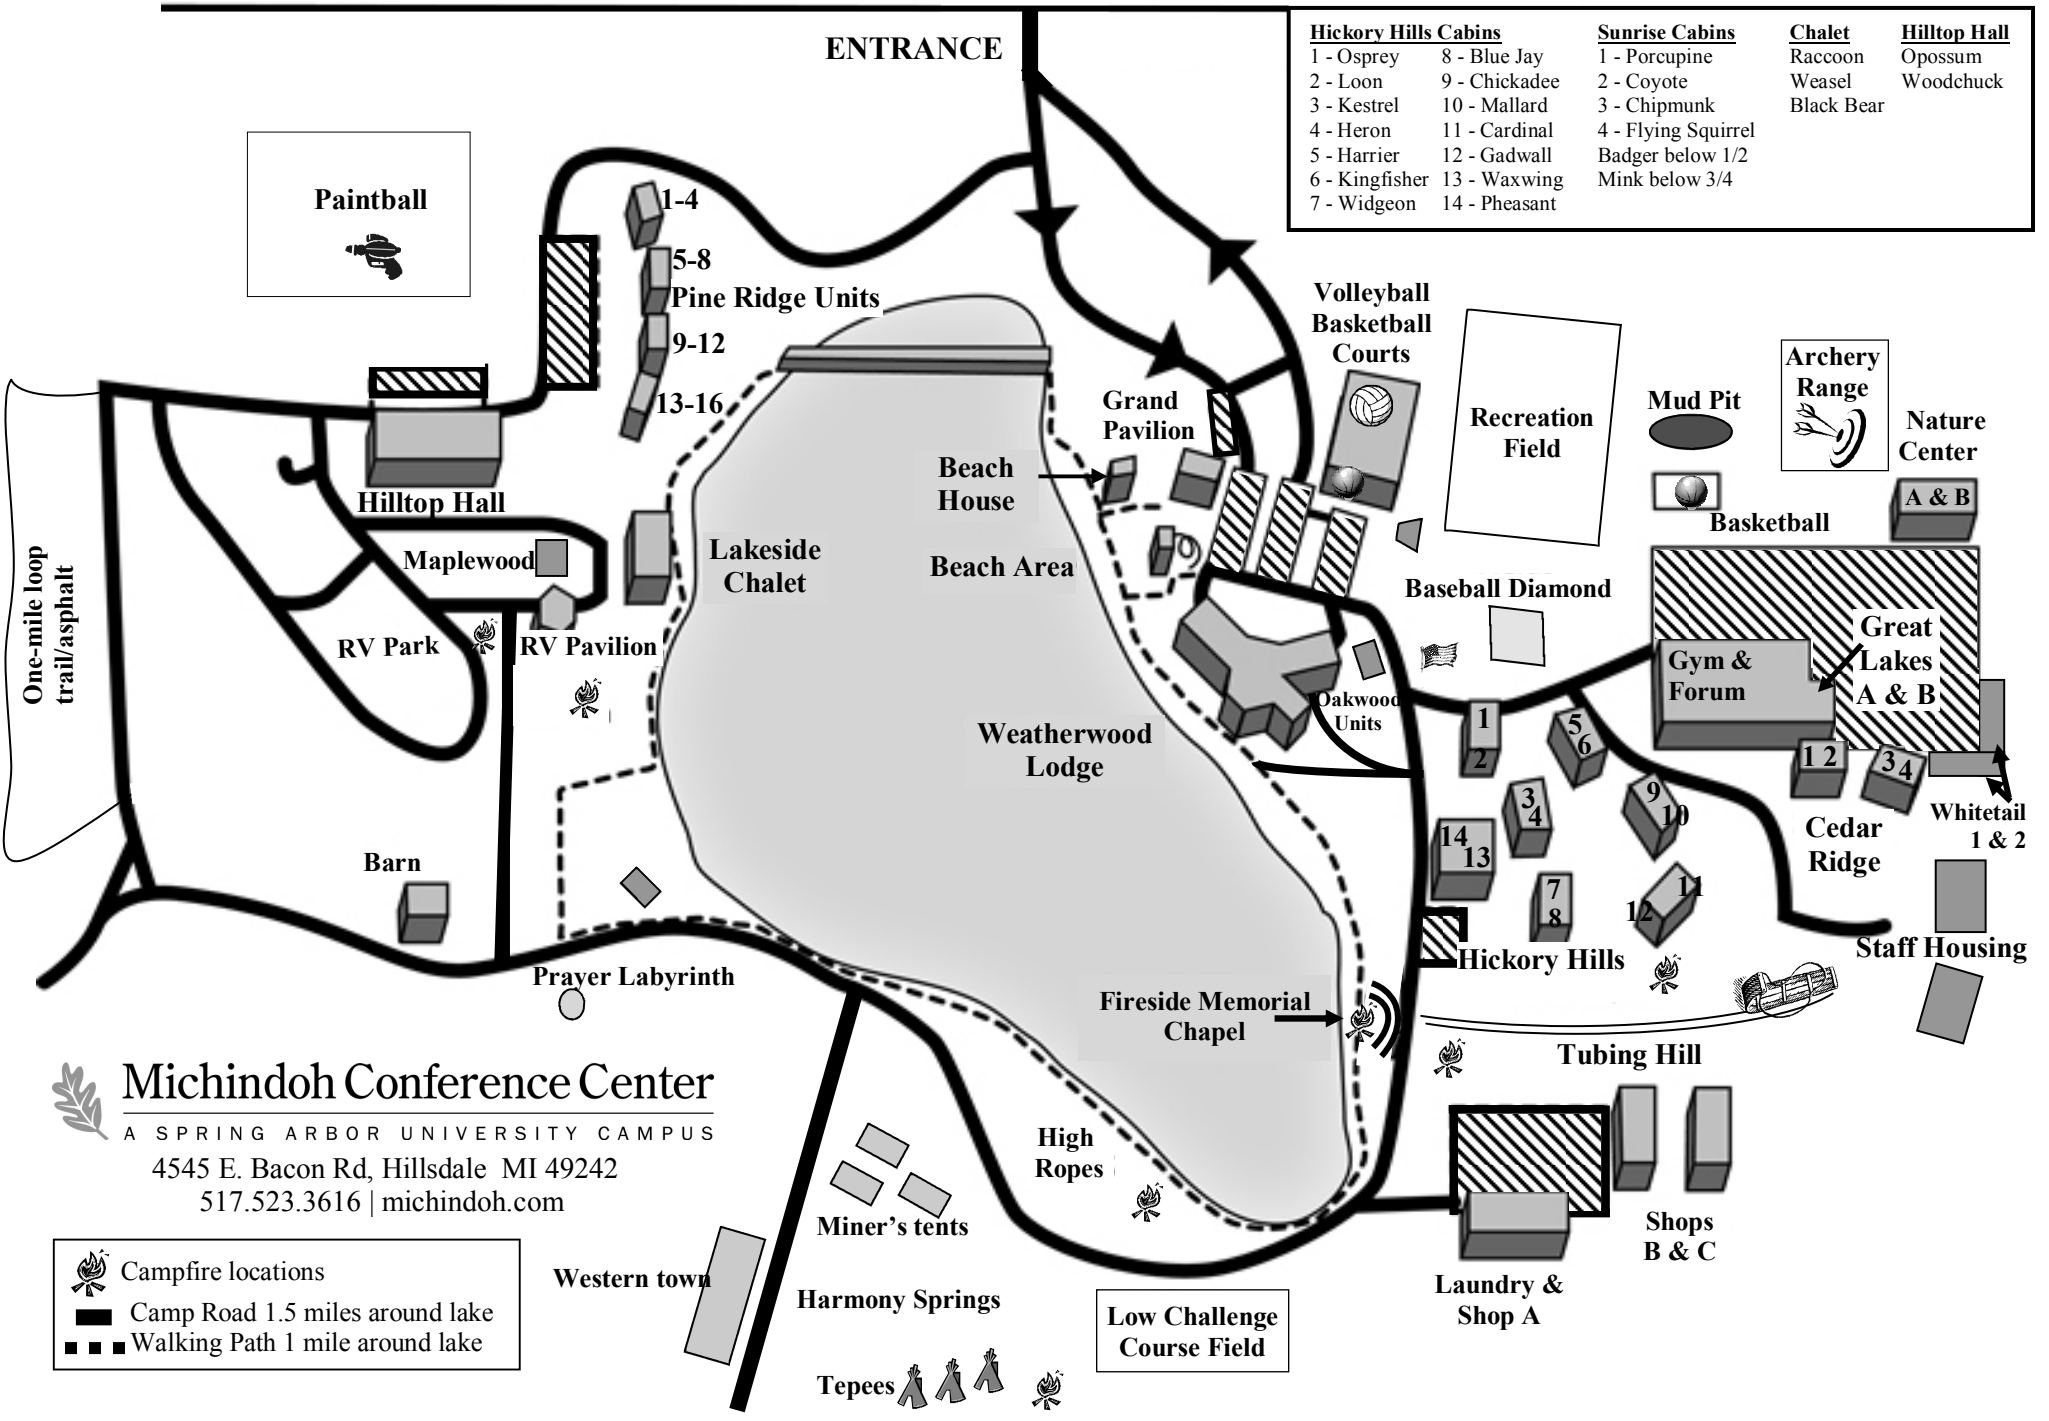

East Bacon Road

ENTRANCE

| Hickory Hills Cabins | | Sunrise Cabins | Chalet | Hilltop Hall |
|----------------------|---------------|---------------------|------------|--------------|
| 1 - Osprey | 8 - Blue Jay | 1 - Porcupine | Raccoon | Opossum |
| 2 - Loon | 9 - Chickadee | 2 - Coyote | Weasel | Woodchuck |
| 3 - Kestrel | 10 - Mallard | 3 - Chipmunk | Black Bear | |
| 4 - Heron | 11 - Cardinal | 4 - Flying Squirrel | | |
| 5 - Harrier | 12 - Gadwall | Badger below 1/2 | | |
| 6 - Kingfisher | 13 - Waxwing | Mink below 3/4 | | |
| 7 - Widgeon | 14 - Pheasant | | | |

Michindoh Conference Center
 A SPRING ARBOR UNIVERSITY CAMPUS
 4545 E. Bacon Rd, Hillsdale MI 49242
 517.523.3616 | michindoh.com

- Campfire locations
- Camp Road 1.5 miles around lake
- Walking Path 1 mile around lake