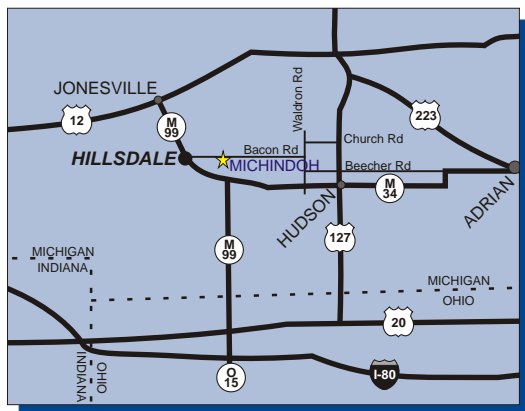

Located on 250 acres of forested rolling hills with streams, wetlands and spring-fed Weatherwood Lake, Michindoh Conference Center offers a peaceful, natural setting for retreats, conferences, business meetings and camping programs.

Hillsdale is located five miles south of US 12 on Michigan Highway 99. From Hillsdale, turn east on to E. Bacon Road. Michindoh is located approximately 3 1/2 miles east of Hillsdale.

Michindoh
Conference Center