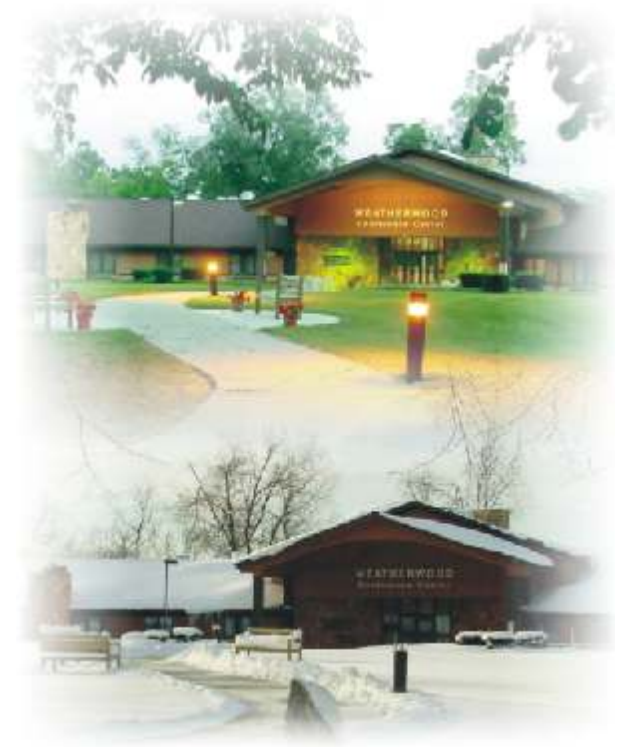

Located on 250 acres of forested rolling hills with streams, wetlands and spring-fed Weatherwood Lake, Michindoh Conference Center offers a peaceful, natural setting for retreats, conferences, business meetings and camping programs.

4545 E. Bacon Road • Hillsdale, MI 49242

Return Service Requested

Michindoh Conference Center

“Strengthening our Community one family at a time.”

**Serving Your Conference
and Retreat Needs Year-round**

Hickory Hills Cabins: